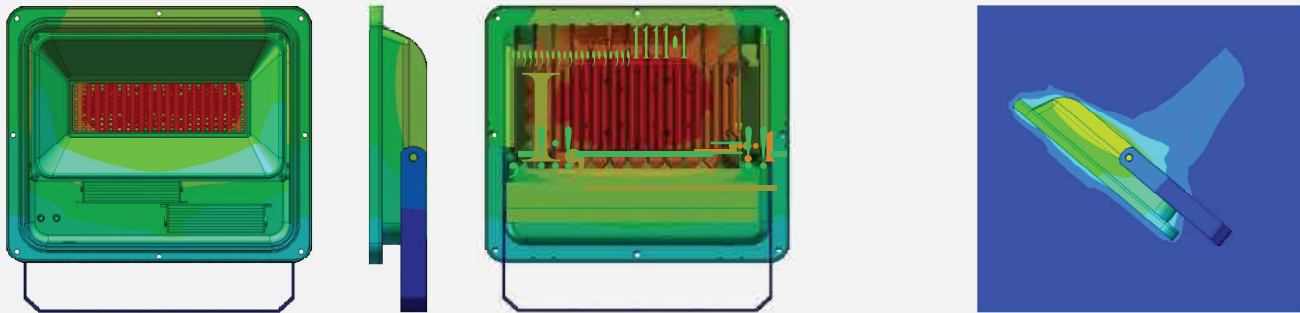

LEIZUR

LED FLOOD LIGHT

MODEL NO.:

10W/20W/30W/50W/100W/150W/200W/300W/400W/500W

FL-S01-108

www.leizur.ltd

OVERVIEW

THERMAL MANAGEMENT

Structure is optimized by advanced FEA technology. Achieving longer lifespan at best cost-efficiency.

Thermal Conductivity

Thermal Effects to Air

Thermal Air Convection

Thermal Air Convection

Unit: °C

EXPLODED

PARAMETERS

FL-S01-108A

Lamp Power	10W	20W	30W	50W	100W	150W	200W	300W	400W	500W
Product size(mm)	124x110x37	146x126x37	195x165x40	230x195x57	297x250x57	355x290x57	428x328x65	500x400x65	651x400x70	651x400x70
Material	Die-cast Aluminium+Glass, PC diffuser or AL diffuser									
LED Color	3000-3500K, 4000-4500K, 5000-5500K, 6000-6500K									
Lamp Flux	90-100LM/1W; 110-120LM/1W									
IP Grade	IP66									
CRI	Ra > 70									
Life Time	50000H									
SPD	2.5KV-4KV-6KV-10KV									
Input Voltage	AC85-305V or AC165-277V									
Body Color	Black or White or Grey									
Body Color	BIS, SASO, CE-LVD-EMC, RoHS, IES, TUV, EAC, ISO9001, UL, CUL, SAA, Intertek TIR									

FL-S01-108B

Lamp Power	10W	20W	30W	50W	2X50W	3X50W	4X50W	6X50W
Product size(mm)	124x110x37	146x126x37	195x165x40	230x195x57	297x250x57	355x290x57	428x328x65	500x400x65
Material	Die-cast Aluminium+Glass, AL diffuser							
LED Color	3000-3500K;4000-4500K;6000-6500K							
Lamp Flux	80-85LM/1W; 90-100LM/1W							
IP Grade	IP66							
CRI	Ra > 70							
Life Time	50000H							
SPD	2.5KV-4KV-6KV-10KV							
Input Voltage	AC85-305V or AC165-277V							
Body Color	Black or White or Grey							
Body Color	BIS, SASO, CE-LVD-EMC, RoHS, IES, TUV, EAC, ISO9001, UL, CUL, SAA, Intertek TIR							