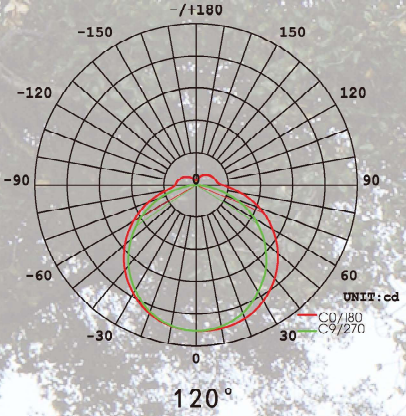

APPLICATIONS

Widely Applicable

Courtyards, aisles, factories, squares, parks and similar places.

Luminous Intensity Distribution Curve