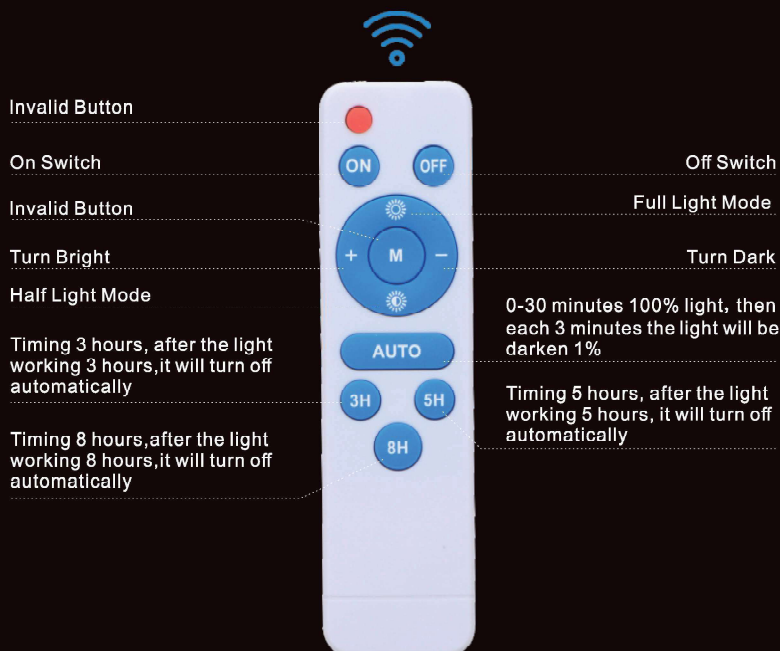

Aluminum Frame

OPTIONAL OPTICS

108A SMD

108AB SMD with lens

108B COB

108C New COB

DIAGRAMS

OPTIONAL WITH SOLAR SOLUTIONS -FEATURES BELOW

Lighting Mode: Light Induction + Remote Controller

Auto Working Mode: 0-30 minutes 100% light; then each 3 minutes the light will be darkened 1%

REMOTE CONTROL

Automatic Infrared control to Set-Time Control

APPLICATIONS

Widely Applicable

Courtyards, aisles, factories, squares, parks and similar places.

Luminous Intensity Distribution Curve

Wall Mounted

Floor Mounted

Ceiling Mounted

Pole Mounted