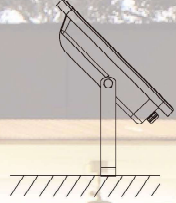

APPLICATIONS

Widely Applicable

Courtyards, aisles, factories, squares, parks and similar places.

Luminous Intensity Distribution Curve

Wall Mounted

Floor Mounted

Ceiling Mounted

Pole Mounted

PARAMETERS

FL-S01-108A

Lamp Power	10W	20W	30W	50W	100W	150W	200W	300W	400W	500W
Product size(mm)	124x110x37	146x126x37	195x165x40	230x195x57	297x250x57	355x290x57	428x328x65	500x400x65	651x400x70	651x400x70
Material	Die-cast Aluminium+Glass, PC diffuser or AL diffuser									
LED Color	3000-3500K, 4000-4500K, 5000-5500K, 6000-6500K									
Lamp Flux	90-100LM/1W; 110-120LM/1W									
IP Grade	IP66									
CRI	Ra > 70									
Life Time	50000H									
SPD	2.5KV-4KV-6KV-10KV									
Input Voltage	AC85-305V or AC165-277V									
Body Color	Black or White or Grey									
Body Color	BIS, SASO, CE-LVD-EMC, RoHS, IES, TUV, EAC, ISO9001, UL, CUL, SAA, Intertek TIR									