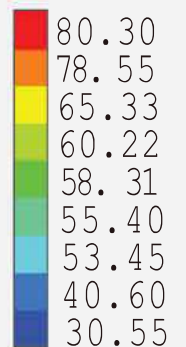

LEIZUR

LED FLOOD LIGHT

MODEL NO.:

10W/20W/30W/50W/100W/150W/200W/300W/400W/500W

FL-S01-108

www.leizur.ltd

OVERVIEW

THERMAL MANAGEMENT

Structure is optimized by advanced FEA technology. Achieving longer lifespan at best cost-efficiency.

Thermal Conductivity

Thermal Effects to Air

Thermal Air Convection

Thermal Air Convection

Unit: °C

EXPLODED

PARAMETERS

FL-S01-108A

Lamp Power	10W	20W	30W	50W	100W	150W	200W	300W	400W	500W
Product size(mm)	124x110x37	146x126x37	195x165x40	230x195x57	297x250x57	355x290x57	428x328x65	500x400x65	651x400x70	651x400x70
Material	Die-cast Aluminium+Glass, PC diffuser or AL diffuser									
LED Color	3000-3500K, 4000-4500K, 5000-5500K, 6000-6500K									
Lamp Flux	90-100LM/1W; 110-120LM/1W									
IP Grade	IP66									
CRI	Ra > 70									
Life Time	50000H									
SPD	2.5KV-4KV-6KV-10KV									
Input Voltage	AC85-305V or AC165-277V									
Body Color	Black or White or Grey									
Body Color	BIS, SASO, CE-LVD-EMC, RoHS, IES, TUV, EAC, ISO9001, UL, CUL, SAA, Intertek TIR									

FL-S01-108B

Lamp Power	10W	20W	30W	50W	2X50W	3X50W	4X50W	6X50W
Product size(mm)	124x110x37	146x126x37	195x165x40	230x195x57	297x250x57	355x290x57	428x328x65	500x400x65
Material	Die-cast Aluminium+Glass, AL diffuser							
LED Color	3000-3500K;4000-4500K;6000-6500K							
Lamp Flux	80-85LM/1W; 90-100LM/1W							
IP Grade	IP66							
CRI	Ra > 70							
Life Time	50000H							
SPD	2.5KV-4KV-6KV-10KV							
Input Voltage	AC85-305V or AC165-277V							
Body Color	Black or White or Grey							
Body Color	BIS, SASO, CE-LVD-EMC, RoHS, IES, TUV, EAC, ISO9001, UL, CUL, SAA, Intertek TIR							