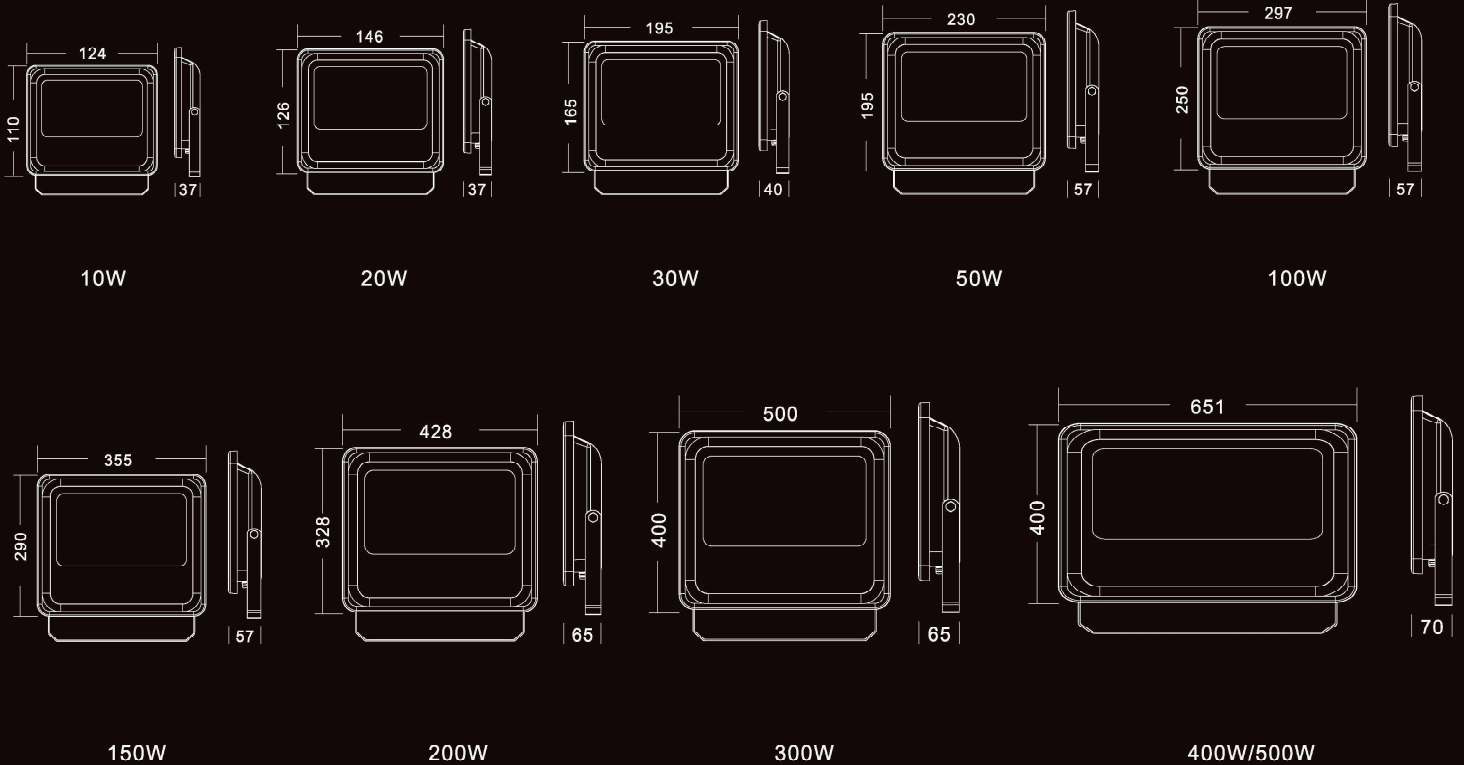

DIAGRAMS

OPTIONAL WITH SOLAR SOLUTIONS -FEATURES BELOW

Lighting Mode: Light Induction + Remote Controller

Auto Working Mode: 0-30 minutes 100% light; then each 3 minutes the light will be darkened 1%

REMOTE CONTROL

Automatic Infrared control to Set-Time Control