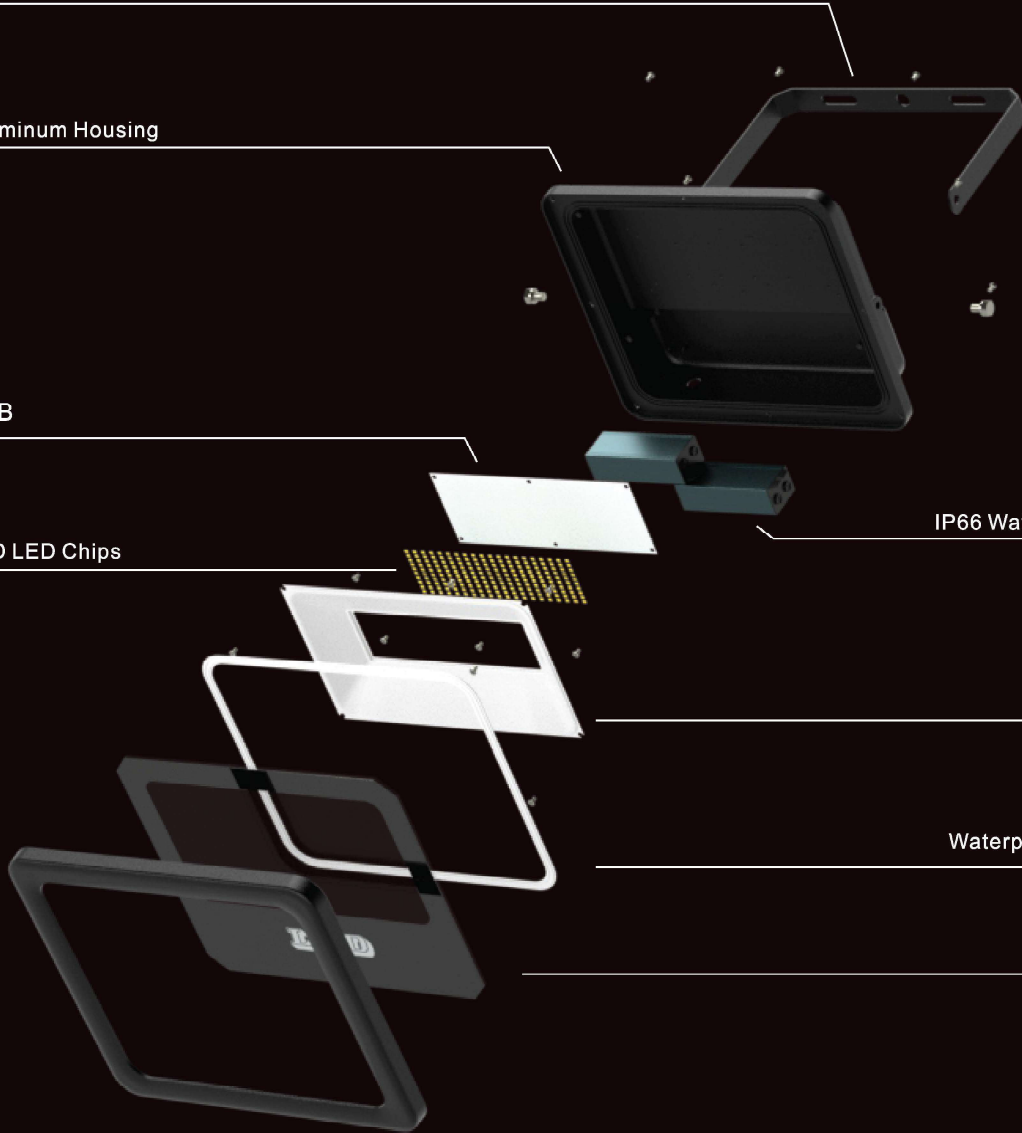

Iron Bracket

Die-casting Aluminum Housing

Aluminum PCB

2835/3030 SMD LED Chips

IP66 Waterproof LED Driver

PC Reflector

Waterproof Silicon Rubber

Tempered Glass

Aluminum Frame

OPTIONAL OPTICS

108A SMD

108AB SMD with lens

108B COB

108C New COB

DIAGRAMS

OPTIONAL WITH SOLAR SOLUTIONS -FEATURES BELOW

Lighting Mode: Light Induction + Remote Controller

Auto Working Mode: 0-30 minutes 100% light; then each 3 minutes the light will be darkened 1%

REMOTE CONTROL

Automatic Infrared control to Set-Time Control