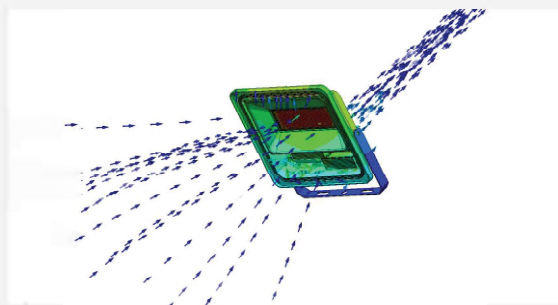

LEIZUR

LED FLOOD LIGHT

MODEL NO.:

10W/20W/30W/50W/100W/150W/200W/300W/400W/500W

FL-S01-108

www.leizur.ltd

OVERVIEW

THERMAL MANAGEMENT

Structure is optimized by advanced FEA technology. Achieving longer lifespan at best cost-efficiency.

Thermal Conductivity

Thermal Effects to Air

Thermal Air Convection

Thermal Air Convection

Unit: °C

EXPLODED

Iron Bracket

Die-casting Aluminum Housing

Aluminum PCB

2835/3030 SMD LED Chips

IP66 Waterproof LED Driver

PC Reflector

Waterproof Silicon Rubber

Tempered Glass

APPLICATIONS

Widely Applicable

Courtyards, aisles, factories, squares, parks and similar places.

Luminous Intensity Distribution Curve

Wall Mounted

Floor Mounted

Ceiling Mounted

Pole Mounted