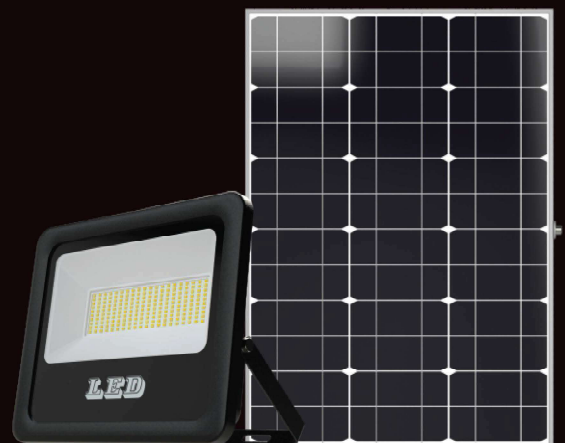

REMOTE CONTROL

Automatic Infrared control to Set-Time Control