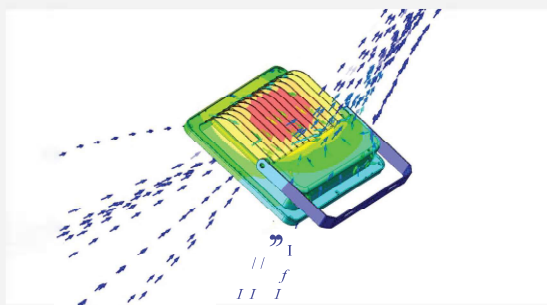

LEIZUR

LED FLOOD LIGHT

MODEL NO.:

10W/20W/30W/50W/100W/150W/200W/300W/400W/500W

FL-S01-108

www.leizur.ltd

OVERVIEW

THERMAL MANAGEMENT

Structure is optimized by advanced FEA technology. Achieving longer lifespan at best cost-efficiency.

Thermal Conductivity

Thermal Effects to Air

Thermal Air Convection

Thermal Air Convection

Unit: °C

EXPLODED