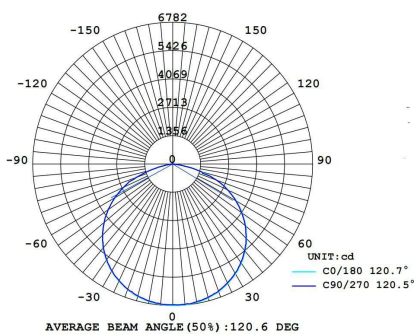

Electrical data

Rated voltage	24VAC/DC, 100-277VAC, 50-60Hz
Power factor	>0.95
THD	<20%

Luminous characteristics

Power consumption [W]	20 ~ 80	100~120	150~200	240-300
LED	CREE [USA]			
Driver	MEANWELL XLG [TAIWAN]			
Colour rendering [CRI]	80 (±2)			
Colour temperature [K]	2700/ 3000/ 3500/ 4000/ 5500/ 6000/ 6500K			
Luminaire efficiency [Lm/W]	100-145			
Beam angle	120° (60°, 90° is optional)			

Mechanical data

Degree of protection	IP66			
Cable entry	G 3/4" For Φ10mm-Φ14mm cable size			
Weight [kg]	5.	8.9	12.2	15.5
Terminal	≤2.5 mm ²			
Mounting Styles	Ceiling; Wall Bracket; Pendant			
Corrosion Resistant	WF2 (powder coating)			

Luminous intensity distribution

EFFICIENCY (lm/W): over135lm/w **CCT:** 5700K
CRI: 80 **Beam Angle:** 105-120Deg

Housing details

FXC720

Explosion proof LED Floodlight

Dimension [mm]

	A	B	C	D	E	F	G	H
FXC7201	304	264	219	180	126	216	227	219
FXC7202	384	344	273	240	126	255	277	273
FXC7203	472	418	315	275	130	295	320	315
FXC7204	544	492	371	330	130	341	374	371