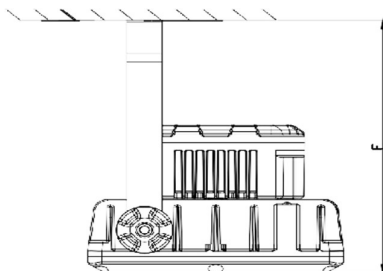

Installation

Ceiling Mount