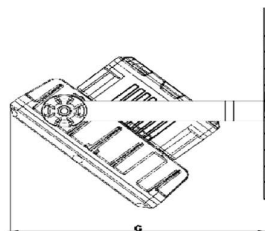

Ceiling Mount

Wall Mount