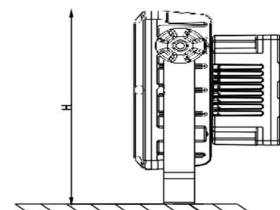

Mechanical data

Degree of protection	IP66			
Cable entry	G 3/4" For Φ10mm-Φ14mm cable size			
Weight [kg]	5.	8.9	12.2	15.5
Terminal	≤2.5 mm ²			
Mounting Styles	Ceiling; Wall Bracket; Pendant			
Corrosion Resistant	WF2 (powder coating)			

Luminous intensity distribution

EFFICIENCY (lm/W): over135lm/w **CCT:** 5700K
CRI: 80 **Beam Angle:** 105-120Deg

Housing details

FXC720

Explosion proof LED Floodlight

Dimension [mm]

	A	B	C	D	E	F	G	H
FXC7201	304	264	219	180	126	216	227	219
FXC7202	384	344	273	240	126	255	277	273
FXC7203	472	418	315	275	130	295	320	315
FXC7204	544	492	371	330	130	341	374	371

FXC7201 Bracket	
FXC7202 Bracket	
FXC7203 Bracket	
FXC7204 Bracket	

Installation

Ceiling Mount

Wall Mount

Bracket Mount