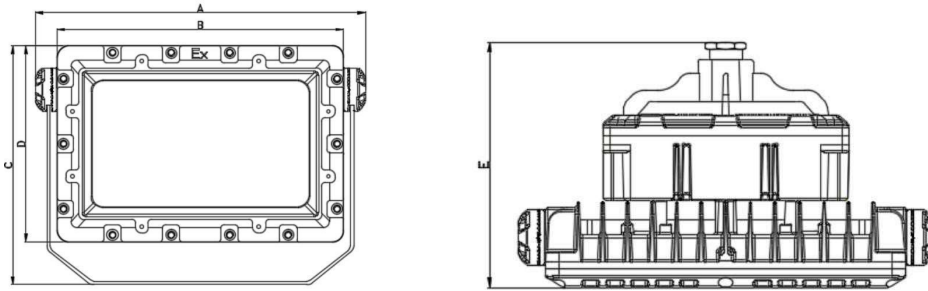

Mechanical data

Degree of protection	IP66			
Cable entry	G 3/4" For Φ10mm-Φ14mm cable size			
Weight [kg]	5.	8.9	12.2	15.5
Terminal	≤2.5 mm ²			
Mounting Styles	Ceiling; Wall Bracket; Pendant			
Corrosion Resistant	WF2 (powder coating)			

Luminous intensity distribution

EFFICIENCY (lm/W): over135lm/w **CCT:** 5700K
CRI: 80 **Beam Angle:** 105-120Deg

Housing details

FXC720

Explosion proof LED Floodlight

Dimension [mm]

	A	B	C	D	E	F	G	H
FXC7201	304	264	219	180	126	216	227	219
FXC7202	384	344	273	240	126	255	277	273
FXC7203	472	418	315	275	130	295	320	315
FXC7204	544	492	371	330	130	341	374	371